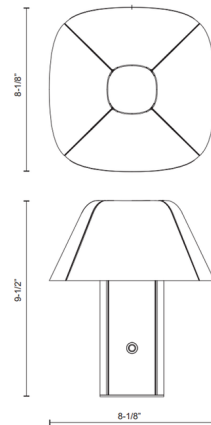

CLICK TO VIEW PRODUCT

Notes: