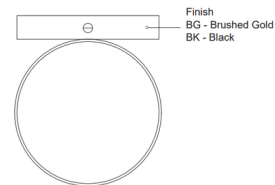

By Kuzco Lighting

Description

The Selene Color-Select Wall Light features a fresh take on a mid-century classic. A sleek opal glass globe is banded with a detailed ribbed metal arm. Perfect for a powder room or hallway. LED color selectable options include 2700K, 3000K, 3500K, 4000K, and 5000K.

Specifications

COLOR	Matte Opal
BODY FINISH	Brushed Gold
WATTAGE	15W
DIMMER	Low Voltage Electronic
DIMENSIONS	5"W x 5"H x 5.5"D
INTEGRATED LED MODULE	1 x LED/15W/120-277V LED
COUNTRY OF ORIGIN	China

Technical Information

LAMP LIFE	50000 hours
COLOR RENDERING	.90 CRI
LAMP COLOR	. CCT Select
LUMENS/WATT	82.67
LUMINOUS FLUX	.1240 lumens

Shown in brushed gold / matte opal

CLICK TO VIEW PRODUCT

Notes: