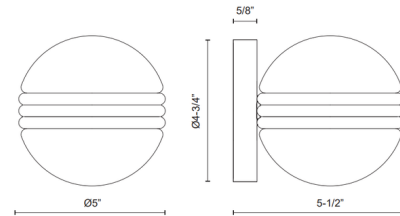

Shown in brushed gold / matte opal