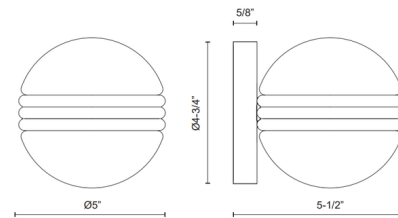

By Kuzco Lighting

Description

The Selene Color-Select Wall Light features a fresh take on a mid-century classic. A sleek opal glass globe is banded with a detailed ribbed metal arm. Perfect for a powder room or hallway. LED color selectable options include 2700K, 3000K, 3500K, 4000K, and 5000K.

Shown in brushed gold / matte opal

Specifications

COLOR	Matte Opal
BODY FINISH	Brushed Gold
WATTAGE	15W
DIMMER	Low Voltage Electronic
DIMENSIONS	5"W x 5"H x 5.5"D
INTEGRATED LED MODULE	1 x LED/15W/120-277V LED
COUNTRY OF ORIGIN	China