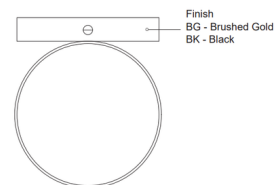

By Kuzco Lighting

Description

The Selene Color-Select Wall Light features a fresh take on a mid-century classic. A sleek opal glass globe is banded with a detailed ribbed metal arm. Perfect for a powder room or hallway. LED color selectable options include 2700K, 3000K, 3500K, 4000K, and 5000K.

Shown in brushed gold / matte opal

Specifications

COLOR	Matte Opal
BODY FINISH	Brushed Gold
WATTAGE	15W
DIMMER	Low Voltage Electronic
DIMENSIONS	5"W x 5"H x 5.5"D
INTEGRATED LED MODULE	1 x LED/15W/120-277V LED
COUNTRY OF ORIGIN	China

Technical Information

LAMP LIFE	50000 hours
COLOR RENDERING	.90 CRI
LAMP COLOR	. CCT Select
LUMENS/WATT	82.67
LUMINOUS FLUX	.1240 lumens

CLICK TO VIEW PRODUCT

Notes: