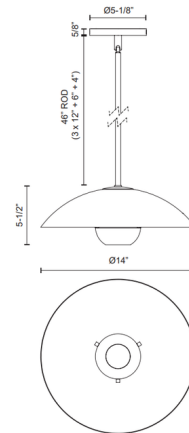

CLICK TO VIEW PRODUCT

Notes: