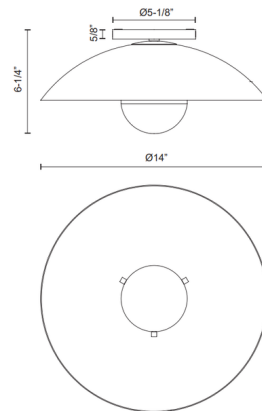

### Specifications

COLOR	Opal
BODY FINISH	Black
WATTAGE	9W
DIMMER	Standard 120V
DIMENSIONS	14"W x 6.25"H
BULB NOT INCLUDED	1 x A19/Medium (E26)/9W/120V LED
COUNTRY OF ORIGIN	China

CLICK TO VIEW PRODUCT

Notes: