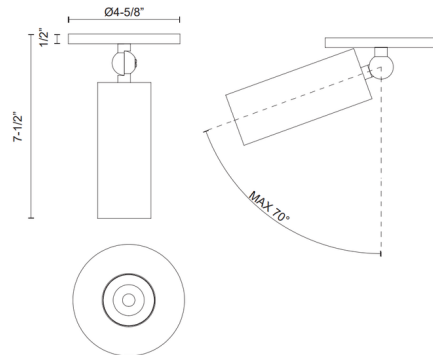

CLICK TO VIEW PRODUCT

Notes: