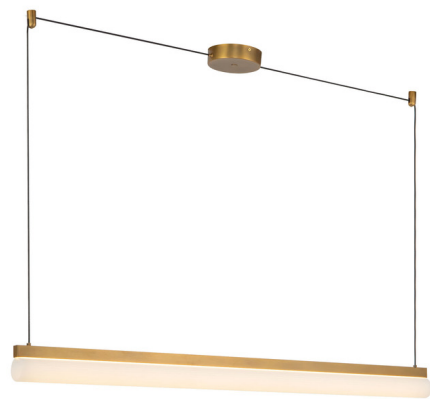

Lightology

lightology.com
866-954-4489
06-29-26

Project: _____
 Company: _____
 Location: _____ Fixture Type: _____
 SPEC #: **KZC1536735**
 Approved On: _____ Approved By: _____

Nio Linear Color-Select Pendant

By Kuzco Lighting

Description

The Nio Linear Color-Select Pendant balances modern minimalist with touches of classic detail. Its softly ribbed opal diffuser is illuminated by an integrated LED discretely placed in the metal bar. Flexible installation options allow for the canopy to be placed at one end or somewhere along the length of the fixture. Perfect for an island, dining area, or bar, Nio's linear form delivers gentle illumination that enhances every setting. LED color selectable options include 2700K, 3000K, 3500K, 4000K, and 5000K.

Specifications

COLOR	Frosted
BODY FINISH	Vintage Brass
WATTAGE	32W
DIMMER	Low Voltage Electronic
DIMENSIONS	45.25"L x 2.13"W x 3.38"H
INTEGRATED LED MODULE	1 x LED/32W/120-277V LED
COUNTRY OF ORIGIN	China

Technical Information

PRODUCT DIMENSIONS	Wire: 120"
LAMP LIFE	50000 hours
COLOR RENDERING	90 CRI
LAMP COLOR	CCT Select
LUMENS/WATT	85.00
LUMINOUS FLUX	2720 lumens

Shown in vintage brass / frosted

CLICK TO VIEW PRODUCT