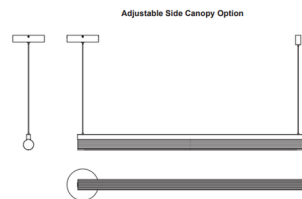

Specifications

COLOR	Frosted
BODY FINISH	Vintage Brass
WATTAGE	32W
DIMMER	Low Voltage Electronic
DIMENSIONS	45.25"L x 2.13"W x 3.38"H
INTEGRATED LED MODULE	1 x LED/32W/120-277V LED
COUNTRY OF ORIGIN	China

Technical Information

PRODUCT DIMENSIONS	Wire: 120"
LAMP LIFE	50000 hours
COLOR RENDERING	90 CRI
LAMP COLOR	CCT Select
LUMENS/WATT	85.00
LUMINOUS FLUX	2720 lumens

Shown in vintage brass / frosted

CLICK TO VIEW PRODUCT