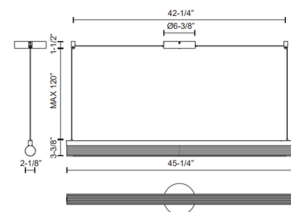

Specifications

COLOR	Frosted
BODY FINISH	Vintage Brass
WATTAGE	32W
DIMMER	Low Voltage Electronic
DIMENSIONS	45.25"L x 2.13"W x 3.38"H
INTEGRATED LED MODULE	1 x LED/32W/120-277V LED
COUNTRY OF ORIGIN	China

Technical Information

PRODUCT DIMENSIONS	Wire: 120"
LAMP LIFE	50000 hours
COLOR RENDERING	90 CRI
LAMP COLOR	CCT Select
LUMENS/WATT	85.00
LUMINOUS FLUX	2720 lumens

Shown in vintage brass / frosted

CLICK TO VIEW PRODUCT