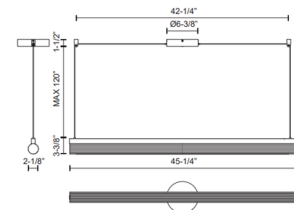

### Specifications

COLOR	Frosted
BODY FINISH	Vintage Brass
WATTAGE	32W
DIMMER	Low Voltage Electronic
DIMENSIONS	45.25"L x 2.13"W x 3.38"H
INTEGRATED LED MODULE	1 x LED/32W/120-277V LED
COUNTRY OF ORIGIN	China

### Technical Information

PRODUCT DIMENSIONS	Wire: 120"
LAMP LIFE	50000 hours
COLOR RENDERING	90 CRI
LAMP COLOR	CCT Select
LUMENS/WATT	85.00
LUMINOUS FLUX	2720 lumens

Shown in vintage brass / frosted

CLICK TO VIEW PRODUCT