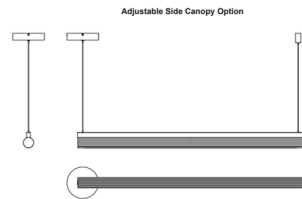

### Specifications

COLOR	Frosted
BODY FINISH	Vintage Brass
WATTAGE	32W
DIMMER	Low Voltage Electronic
DIMENSIONS	45.25"L x 2.13"W x 3.38"H
INTEGRATED LED MODULE	1 x LED/32W/120-277V LED
COUNTRY OF ORIGIN	China

### Technical Information

PRODUCT DIMENSIONS	Wire: 120"
LAMP LIFE	50000 hours
COLOR RENDERING	90 CRI
LAMP COLOR	CCT Select
LUMENS/WATT	85.00
LUMINOUS FLUX	2720 lumens

Shown in vintage brass / frosted

CLICK TO VIEW PRODUCT