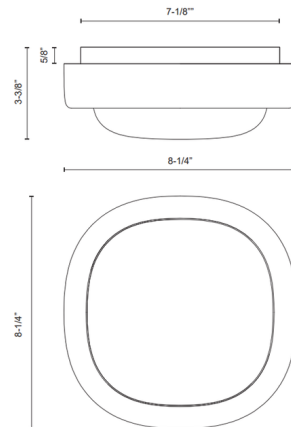

Shown in metallic brass / matte opal