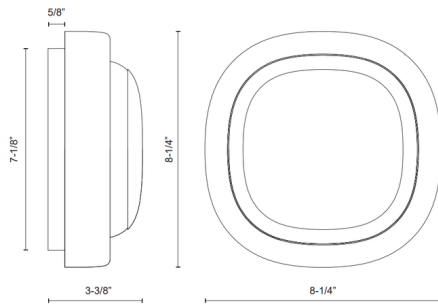

### Specifications

COLOR	Matte Opal
BODY FINISH	Gloss Black
WATTAGE	15W
DIMMER	Low Voltage Electronic
DIMENSIONS	8.25"W x 8.25"H x 3.38"D
INTEGRATED LED MODULE	1 x LED/15W/120-277V LED
COUNTRY OF ORIGIN	China

### Technical Information

LAMP LIFE	50000 hours
COLOR RENDERING	90 CRI
LAMP COLOR	CCT Select
LUMENS/WATT	85.00
LUMINOUS FLUX	1275 lumens

Shown in gloss black / matte opal

CLICK TO VIEW PRODUCT

Notes: