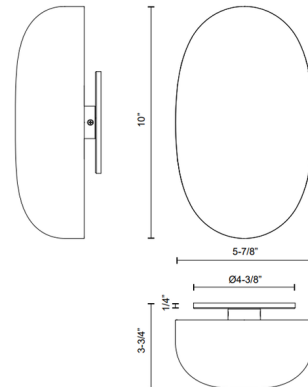

Shown in vintage brass

CLICK TO VIEW PRODUCT

Notes: