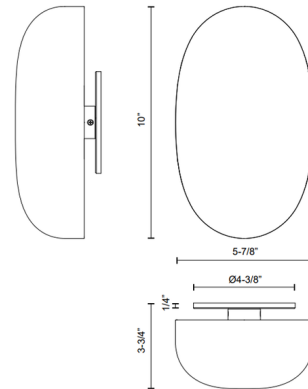

Description

The Perle Wall Sconce is inspired by the organic form of a dew drop after a rainstorm. Its oblong metallic shade makes for an engaging presence while providing soft, indirect illumination. Use as a solo piece or cluster several together to compose a stunning, sculptural arrangement. Perfect for a hallways, bedside table, or powder room. Mount horizontally or vertically.

Shown in vintage brass

Specifications

COLOR	N/A
BODY FINISH	Vintage Brass
WATTAGE	11W
DIMMER	Low Voltage Electronic
DIMENSIONS	5.88"W x 10"H x 3.75"D
INTEGRATED LED MODULE	1 x LED/11W/120-277V LED
COUNTRY OF ORIGIN	China