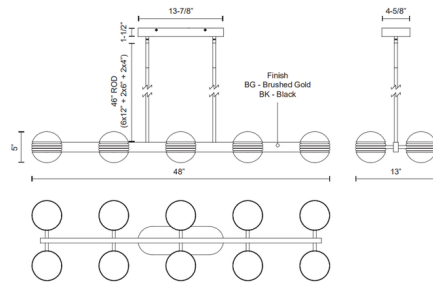

CLICK TO VIEW PRODUCT

Notes: