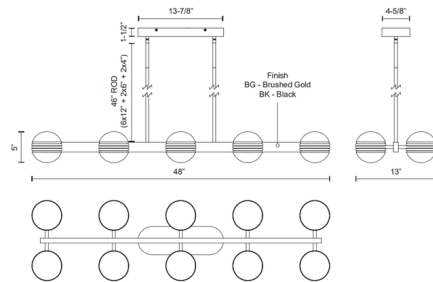

### Specifications

COLOR	Matte Opal
BODY FINISH	Brushed Gold
WATTAGE	88W
DIMMER	Low Voltage Electronic
DIMENSIONS	48" L x 13" W x 5" H
INTEGRATED LED MODULE	10 x LED/8.8W/120-277V LED
COUNTRY OF ORIGIN	China