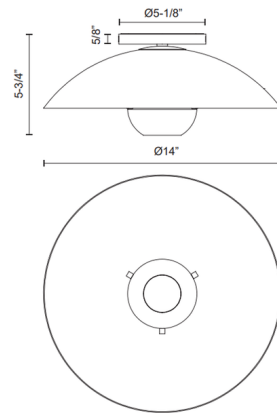

Shown in black / opal

Specifications

COLOR	N/A
BODY FINISH	Black / Opal
WATTAGE	9W
DIMMER	Standard 120V
DIMENSIONS	14"W x 5.75"H
BULB NOT INCLUDED	1 x A19/Medium (E26)/9W/120V LED
COUNTRY OF ORIGIN	China