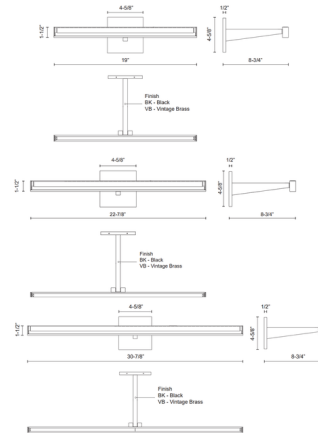

Lightology

lightology.com
866-954-4489
04-28-26

Project: _____

Company: _____

Location: _____ Fixture Type: _____

SPEC #: **KZC1536748**

Approved On: _____ Approved By: _____

Vega Picture Light By Kuzco Lighting

Description

Balancing form and function, the Vega Picture Light features a sleek profile with practical application. Perfect for illuminating art or photos, use the adjustable linear LED arm to angle the light where needed.

Specifications

COLOR . . . . . N/A
BODY FINISH . . . . . Black
WATTAGE 13W
DIMMER . . . . . Low Voltage Electronic
DIMENSIONS . . . . . 19"W x 1.5"H x 8.75"D
INTEGRATED LED MODULE . . . . . 1 x LED/13W/120V LED
COUNTRY OF ORIGIN . . . . . China

Technical Information

LAMP LIFE . . . . . 50000 hours
COLOR RENDERING . . . . . 90 CRI
LAMP COLOR 3000K
LUMENS/WATT 73.85
LUMINOUS FLUX . . . . . 960 lumens

Shown in black

CLICK TO VIEW PRODUCT

Notes: