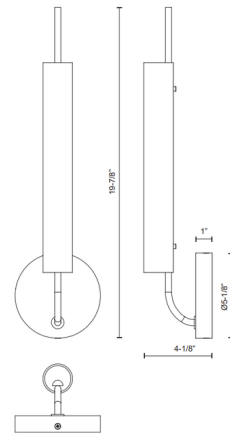

Description

The Wick Wall Sconce is a contemporary reimagining of the classic candlestick. A curved metal wick rises from the round canopy plate to support a sleek cylinder opal glass diffuser. When illuminated, the the integrated LED provides soft, even lighting. Perfect for a hallway, bedroom, or entry.

Specifications

COLOR	Matte Opal
BODY FINISH	Vintage Brass / Travertine
WATTAGE	13W
DIMMER	Low Voltage Electronic
DIMENSIONS	5.13"W x 19.88"H x 4.13"D
INTEGRATED LED MODULE	1 x LED/13W/120V LED
COUNTRY OF ORIGIN	China

Technical Information

LAMP LIFE	50000 hours
COLOR RENDERING	90 CRI
LAMP COLOR	3000K
LUMENS/WATT	65.77
LUMINOUS FLUX	855 lumens

Shown in vintage brass / travertine / matte opal

CLICK TO VIEW PRODUCT

Notes: