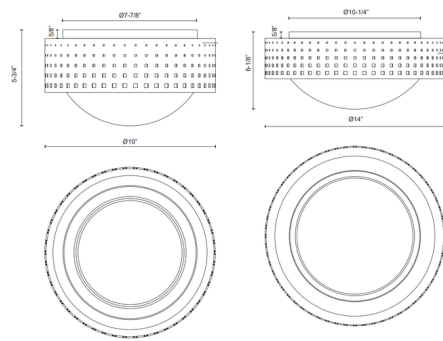

Shown in urban bronze / opal

Specifications

COLOR	Opal
BODY FINISH	Urban Bronze
WATTAGE	21W
DIMMER	Standard 120V
DIMENSIONS	14"W x 6.13"H
BULB NOT INCLUDED	3 x B10/Candelabra (E12)/7W/120V LED
COUNTRY OF ORIGIN	China