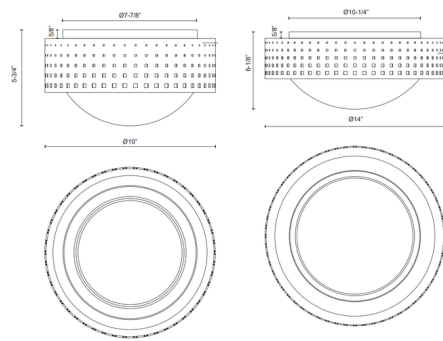

Shown in urban bronze / opal

Specifications

COLOR Opal
BODY FINISH Urban Bronze
WATTAGE 21W
DIMMER Standard 120V
DIMENSIONS 14"W x 6.13"H
BULB NOT INCLUDED 3 x B10/Candelabra (E12)/7W/120V LED
COUNTRY OF ORIGIN China