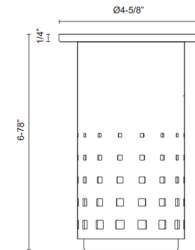

Shown in vintage brass / opal

Specifications

COLOR	Opal
BODY FINISH	Vintage Brass
WATTAGE	9W
DIMMER	Standard 120V
DIMENSIONS	4.63"W x 6.88"H
BULB NOT INCLUDED	1 x B10/Candelabra (E12)/9W/120V LED
COUNTRY OF ORIGIN	China