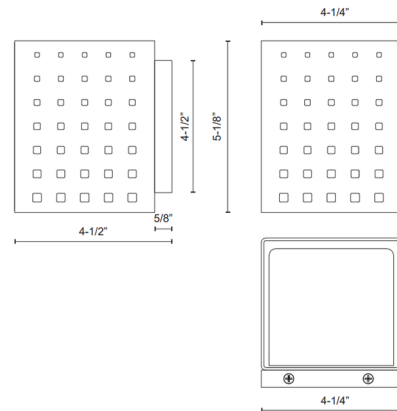

### Specifications

COLOR	Opal
BODY FINISH	Vintage Brass
WATTAGE	9W
DIMMER	Low Voltage Electronic
DIMENSIONS	4.25"W x 5.13"H x 4.5"D
INTEGRATED LED MODULE	1 x LED/9W/120V LED
COUNTRY OF ORIGIN	China