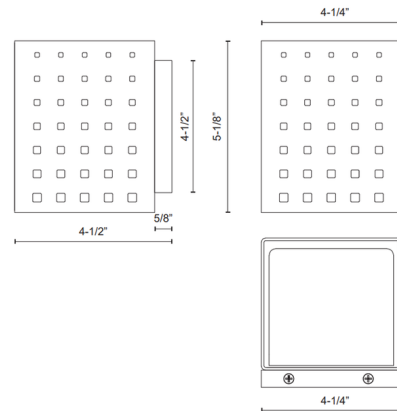

Shown in vintage brass / opal

Specifications

COLOR	Opal
BODY FINISH	Vintage Brass
WATTAGE	9W
DIMMER	Low Voltage Electronic
DIMENSIONS	4.25"W x 5.13"H x 4.5"D
INTEGRATED LED MODULE	1 x LED/9W/120V LED
COUNTRY OF ORIGIN	China