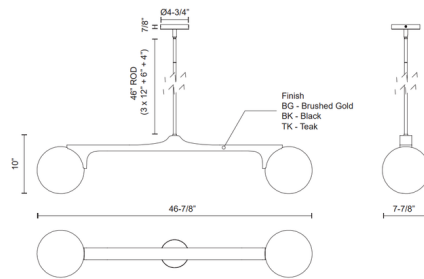

Specifications

COLOR Matte Opal
BODY FINISH Black
WATTAGE 14W
DIMMER Standard 120V
DIMENSIONS 46.88"L x 7.88"W x 10"H
BULB NOT INCLUDED 2 x B10/Candelabra (E12)/7W/120V LED
COUNTRY OF ORIGIN China

Technical Information

PRODUCT DIMENSIONS Downrods: 3x12", 1x6", 1x4"

Notes:

Shown in black / matte opal

CLICK TO VIEW PRODUCT