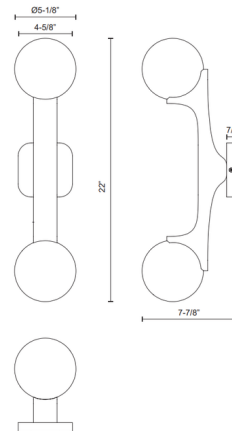

Lightology

lightology.com
866-954-4489
06-30-26

Project: _____

Company: _____

Location: _____ Fixture Type: _____

SPEC #: **KZC1536772**

Approved On: _____ Approved By: _____

Briar Wall Light By Kuzco Lighting

Description

The Briar Wall Light channels simplicity and timeless elegance. Drawing inspiration from mid-century modern design, a sleek geometric body supports opal glass diffusers in a refined and understated way. Mount horizontally or vertically.

Shown in brushed gold / matte opal

Specifications

COLOR Matte Opal
BODY FINISH Brushed Gold
WATTAGE 14W
DIMMER Standard 120V
DIMENSIONS 5.13"W x 22"H x 7.88"D
BULB NOT INCLUDED 2 x B10/Candelabra (E12)/7W/120V LED
COUNTRY OF ORIGIN China