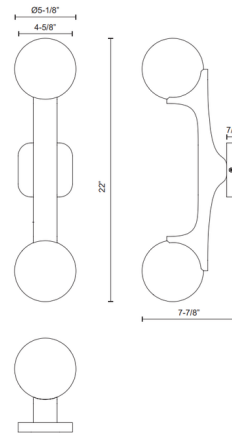

### Description

The Briar Wall Light channels simplicity and timeless elegance. Drawing inspiration from mid-century modern design, a sleek geometric body supports opal glass diffusers in a refined and understated way. Mount horizontally or vertically.

### Specifications

COLOR	Matte Opal
BODY FINISH	Brushed Gold
WATTAGE	14W
DIMMER	Standard 120V
DIMENSIONS	5.13"W x 22"H x 7.88"D
BULB NOT INCLUDED	2 x B10/Candelabra (E12)/7W/120V LED
COUNTRY OF ORIGIN	China