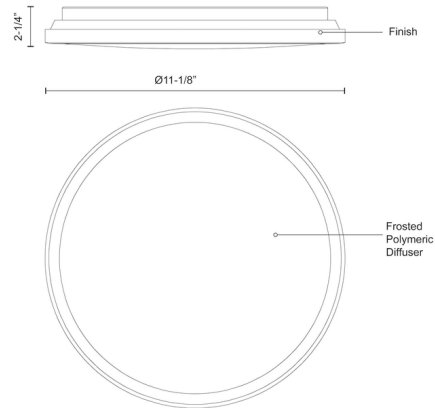

Shown in brushed gold / frosted