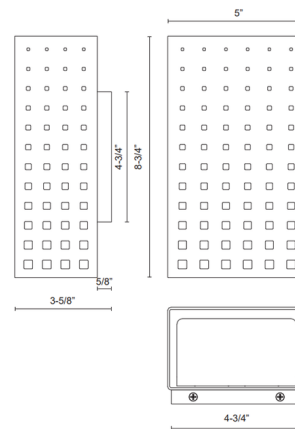

CLICK TO VIEW PRODUCT

Notes: