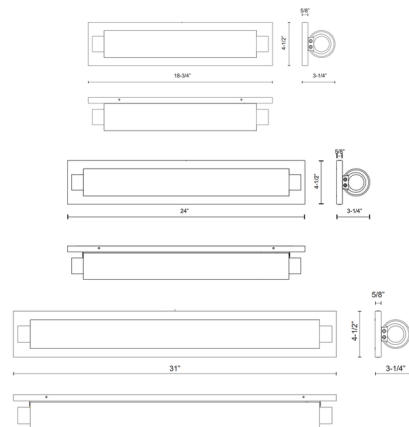

Lightology

lightology.com
866-954-4489
04-24-26

Project: _____
Company: _____
Location: _____ Fixture Type: _____
SPEC #: **KZC1536785**
Approved On: _____ Approved By: _____

Charleston Bathroom Vanity Light By Kuzco Lighting

Description

The Charleston Bathroom Vanity Light merges sleek design with energy efficient lighting. An opal glass cylinder provides soft, even illumination. A metal backplate and end caps provide added visual interest. Perfect for a main bath or powder room.

Specifications

COLOR	Matte Opal
BODY FINISH	Chrome
WATTAGE	17W
DIMMER	Low Voltage Electronic
DIMENSIONS	18.75"W x 4.5"H x 3.25"D
INTEGRATED LED MODULE	1 x LED/17W/120V LED
COUNTRY OF ORIGIN	China

Technical Information

LAMP LIFE	50000 hours
COLOR RENDERING	90 CRI
LAMP COLOR	3000K
LUMENS/WATT	80.00
LUMINOUS FLUX	1360 lumens

Shown in chrome / matte opal

CLICK TO VIEW PRODUCT

Notes: