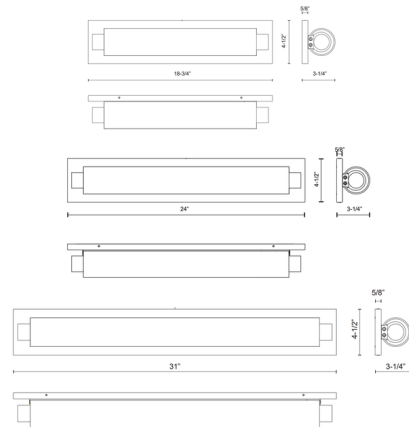

Lightology

lightology.com
866-954-4489
07-02-26

Project: _____

Company: _____

Location: _____ Fixture Type: _____

SPEC #: **KZC1536785**

Approved On: _____ Approved By: _____

Charleston Bathroom Vanity Light By Kuzco Lighting

Description

The Charleston Bathroom Vanity Light merges sleek design with energy efficient lighting. An opal glass cylinder provides soft, even illumination. A metal backplate and end caps provide added visual interest. Perfect for a main bath or powder room.

Specifications

COLOR	Matte Opal
BODY FINISH	Chrome
WATTAGE	17W
DIMMER	Low Voltage Electronic
DIMENSIONS	18.75"W x 4.5"H x 3.25"D
INTEGRATED LED MODULE	1 x LED/17W/120V LED
COUNTRY OF ORIGIN	China

Technical Information

LAMP LIFE	50000 hours
COLOR RENDERING	90 CRI
LAMP COLOR	3000K
LUMENS/WATT	80.00
LUMINOUS FLUX	1360 lumens

Shown in chrome / matte opal

CLICK TO VIEW PRODUCT

Notes: