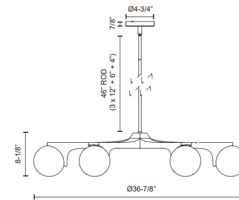

### Specifications

COLOR . . . . . Matte Opal  
BODY FINISH . . . . . Teak Wood  
WATTAGE . . . . . 42W  
DIMMER . . . . . Standard 120V  
DIMENSIONS . . . . . 36.88"W x 8.13"H  
BULB NOT INCLUDED . . . . . 6 x B10/Candelabra (E12)/7W/120V LED  
COUNTRY OF ORIGIN . . . . . China

### Technical Information

PRODUCT DIMENSIONS . . . . . Downrods: 3x12", 1x6", 1x4"

Notes:

Shown in teak wood / matte opal

CLICK TO VIEW PRODUCT