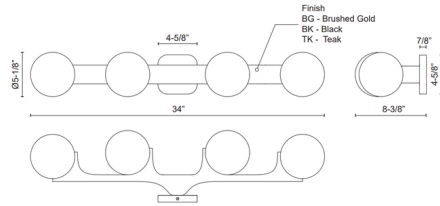

Shown in teak wood / matte opal

Specifications

COLOR	Matte Opal
BODY FINISH	Teak Wood
WATTAGE	28W
DIMMER	Standard 120V
DIMENSIONS	34"W x 5.13"H x 8.38"D
BULB NOT INCLUDED	4 x B10/Candelabra (E12)/7W/120V LED
COUNTRY OF ORIGIN	China