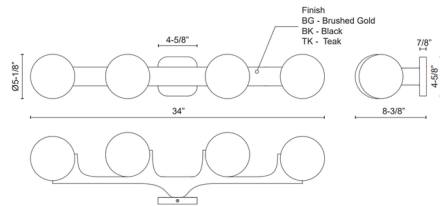

Shown in teak wood / matte opal

Specifications

COLOR	Matte Opal
BODY FINISH	Teak Wood
WATTAGE	28W
DIMMER	Standard 120V
DIMENSIONS	34"W x 5.13"H x 8.38"D
BULB NOT INCLUDED	4 x B10/Candelabra (E12)/7W/120V LED
COUNTRY OF ORIGIN	China