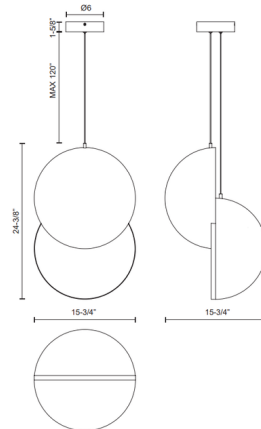

### Description

A statement on restraint and balance, the Void Pendant is defined by the negative space it creates. One sculpted globe divides to reveal light suspended between the two halves. This dramatic pendant is perfect for a kitchen or dining room. Hang as a solo statement piece or suspend in clusters for a luminous statement.

### Specifications

COLOR	N/A
BODY FINISH	Black
WATTAGE	20W
DIMMER	Low Voltage Electronic
DIMENSIONS	15.75"W x 24.38"H
INTEGRATED LED MODULE	1 x LED/20W/120-277V LED
COUNTRY OF ORIGIN	China

### Technical Information

PRODUCT DIMENSIONS	Cable: 120"
LAMP LIFE	50000 hours
COLOR RENDERING	90 CRI
LAMP COLOR	3000K
LUMENS/WATT	85.00
LUMINOUS FLUX	1700 lumens

Shown in black

CLICK TO VIEW PRODUCT

Notes: