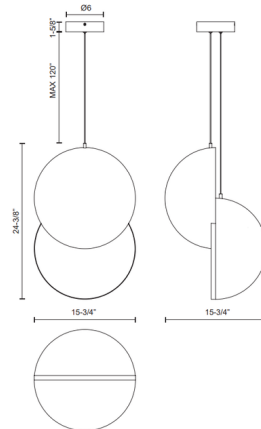

CLICK TO VIEW PRODUCT

Notes: