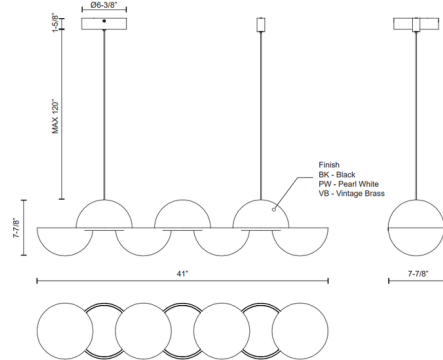

### Specifications

COLOR	N/A
BODY FINISH	Vintage Brass
WATTAGE	40W
DIMMER	Low Voltage Electronic
DIMENSIONS	41"L x 7.88"W x 7.88"H
INTEGRATED LED MODULE	1 x LED/40W/120-277V LED
COUNTRY OF ORIGIN	China

### Technical Information

PRODUCT DIMENSIONS	Cable: 120"
LAMP LIFE	50000 hours
COLOR RENDERING	90 CRI
LAMP COLOR	3000K
LUMENS/WATT	85.00
LUMINOUS FLUX	3400 lumens

Shown in vintage brass

CLICK TO VIEW PRODUCT