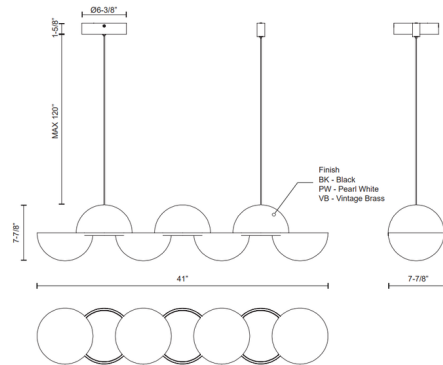

Specifications

COLOR	N/A
BODY FINISH	Vintage Brass
WATTAGE	40W
DIMMER	Low Voltage Electronic
DIMENSIONS	41"L x 7.88"W x 7.88"H
INTEGRATED LED MODULE	1 x LED/40W/120-277V LED
COUNTRY OF ORIGIN	China

Technical Information

PRODUCT DIMENSIONS	Cable: 120"
LAMP LIFE	50000 hours
COLOR RENDERING	90 CRI
LAMP COLOR	3000K
LUMENS/WATT	85.00
LUMINOUS FLUX	3400 lumens

Shown in vintage brass

CLICK TO VIEW PRODUCT

Notes: