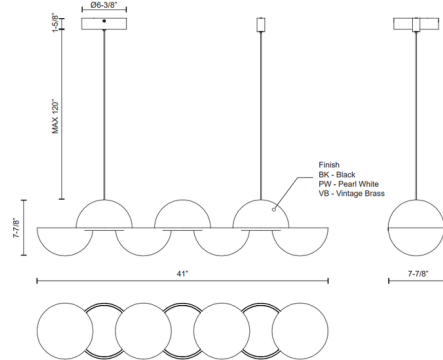

Shown in black