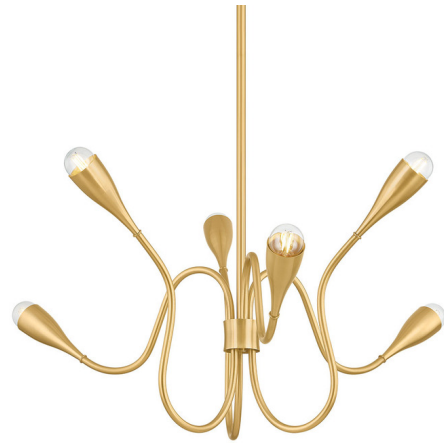

Lightology

lightology.com
866-954-4489
07-07-26

Project: _____

Company: _____

Location: _____ Fixture Type: _____

SPEC #: **MTZ1536850**

Approved On: _____ Approved By: _____

Anaise Chandelier By Mitzi

Description

The Anaise chandelier tips its cap to mid-century Stilnovo fixtures with calligraphic design lines. Two graceful tiers unfurl as delicate arms extend expressively through the air. Flared socket cups hold exposed bulbs like flower buds, illuminating the Aged Brass finish of the frame. The gestural Anaise brings a sense of nature-inspired, kinetic energy to any space.

Shown in aged brass

Specifications

COLOR N/A
BODY FINISH Aged Brass
WATTAGE 60W
DIMMER Standard 120V
DIMENSIONS 36"W x 18.5"H
BULB NOT INCLUDED 6 x B11/Candelabra (E12)/10W/120V LED
COUNTRY OF ORIGIN Viet Nam

Technical Information

PRODUCT DIMENSIONS (1) 3" (1) 6" (1) 12" (1) 18" Stem Kit Included

CLICK TO VIEW PRODUCT

Notes: