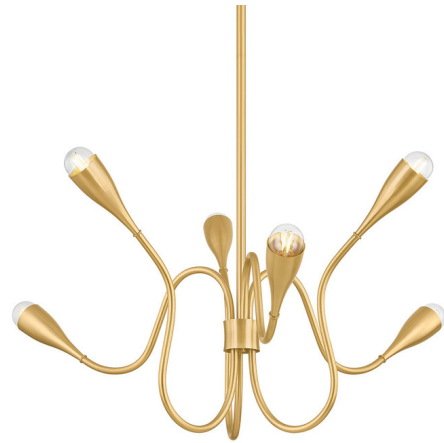

Lightology

lightology.com
866-954-4489
04-24-26

Project: _____

Company: _____

Location: _____ Fixture Type: _____

SPEC #: **MTZ1536850**

Approved On: _____ Approved By: _____

Anaise Chandelier

By Mitzi

Description

The Anaise chandelier tips its cap to mid-century Stilnovo fixtures with calligraphic design lines. Two graceful tiers unfurl as delicate arms extend expressively through the air. Flared socket cups hold exposed bulbs like flower buds, illuminating the Aged Brass finish of the frame. The gestural Anaise brings a sense of nature-inspired, kinetic energy to any space.

Shown in aged brass

Specifications

COLOR N/A
BODY FINISH Aged Brass
WATTAGE 60W
DIMMER Standard 120V
DIMENSIONS 36"W x 18.5"H
BULB NOT INCLUDED 6 x B11/Candelabra (E12)/10W/120V LED
COUNTRY OF ORIGIN Viet Nam

Technical Information

PRODUCT DIMENSIONS (1) 3" (1) 6" (1) 12" (1) 18" Stem Kit Included

CLICK TO VIEW PRODUCT

Notes: