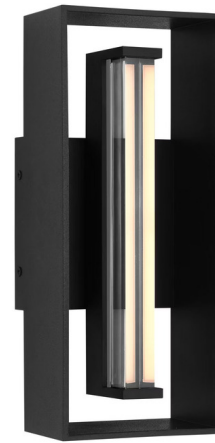

Lightology

lightology.com
866-954-4489
04-25-26

Project: _____
Company: _____
Location: _____ Fixture Type: _____
SPEC #: **VCS1537290**
Approved On: _____ Approved By: _____

Abner Outdoor Wall Light

By Visual Comfort Studio

Description

Abner Outdoor Wall Light by Sean Lavin is crafted from StoneStronga proprietary material engineered for enduring outdoor performance. Its open frame design surrounds a solid crystal diffuser, etched to soften and distribute the integrated LED light source with precision. Defined by a sleek, modern profile, the wall fixture brings a contemporary architectural presence to exterior environments. With its compact scale, it is ideal for porches, side entrances, outdoor stairwells, and patio walls. The Abner Collection offers a refined solution for outdoor lighting that withstands the elements while elevating the space.

Shown in textured black / clear water

Specifications

COLOR	Clear Water
BODY FINISH	Textured Black
WATTAGE	12W
DIMMER	Low Voltage Electronic
DIMENSIONS	5"W x 12"H x 3.43"D
INTEGRATED LED MODULE	1 x LED/12W/120V LED
COUNTRY OF ORIGIN	China

Technical Information

LAMP LIFE	50000 hours
COLOR RENDERING	90 CRI
LAMP COLOR	2700K
LUMENS/WATT	22.17
LUMINOUS FLUX	266 lumens

CLICK TO VIEW PRODUCT

Notes: