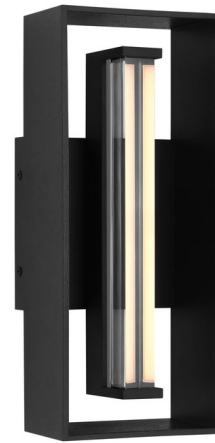

Lightology

lightology.com
866-954-4489
06-29-26

Project: _____

Company: _____

Location: _____ Fixture Type: _____

SPEC #: **VCS1537290**

Approved On: _____ Approved By: _____

Abner Outdoor Wall Light

By Visual Comfort Studio

Description

Abner Outdoor Wall Light by Sean Lavin is crafted from StoneStronga proprietary material engineered for enduring outdoor performance. Its open frame design surrounds a solid crystal diffuser, etched to soften and distribute the integrated LED light source with precision. Defined by a sleek, modern profile, the wall fixture brings a contemporary architectural presence to exterior environments. With its compact scale, it is ideal for porches, side entrances, outdoor stairwells, and patio walls. The Abner Collection offers a refined solution for outdoor lighting that withstands the elements while elevating the space.

Shown in textured black / clear water

Specifications

COLOR Clear Water
BODY FINISH Textured Black
WATTAGE 12W
DIMMER Low Voltage Electronic
DIMENSIONS 5"W x 12"H x 3.43"D
INTEGRATED LED MODULE 1 x LED/12W/120V LED
COUNTRY OF ORIGIN China

Technical Information

LAMP LIFE 50000 hours
COLOR RENDERING 90 CRI
LAMP COLOR 2700K
LUMENS/WATT 22.17
LUMINOUS FLUX 266 lumens

CLICK TO VIEW PRODUCT

Notes: