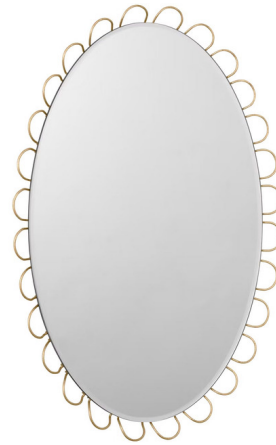

## Tirreno Mirror

By Visual Comfort Studio

### Description

Kate Spade's Tirreno Mirror expands the collection's visual language into a larger, more commanding profile. The abstract floral motif and sculptural oval frame remain central, offering a bold yet refined presence that anchors the room. Perfect for bedrooms, primary bathrooms, living rooms, or grand entryways, this mirror delivers a statement of elevated design where nostalgic inspiration and contemporary clarity converge in a form that feels both expressive and enduring.

Shown in gild / mirror

### Specifications

COLOR	Mirror
BODY FINISH	Gild
WATTAGE	N/A
DIMMER	N/A
DIMENSIONS	24"W x 31"H x 1.25"D
BULB	N/A
COUNTRY OF ORIGIN	Thailand

CLICK TO VIEW PRODUCT

Notes: