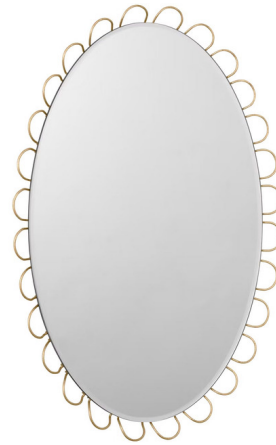

Lightology

lightology.com
866-954-4489
07-06-26

Project: _____

Company: _____

Location: _____ Fixture Type: _____

SPEC #: **VCS1537355**

Approved On: _____ Approved By: _____

Tirreno Mirror

By Visual Comfort Studio

Description

Kate Spade's Tirreno Mirror expands the collection's visual language into a larger, more commanding profile. The abstract floral motif and sculptural oval frame remain central, offering a bold yet refined presence that anchors the room. Perfect for bedrooms, primary bathrooms, living rooms, or grand entryways, this mirror delivers a statement of elevated design where nostalgic inspiration and contemporary clarity converge in a form that feels both expressive and enduring.

Shown in gild / mirror

Specifications

COLOR	Mirror
BODY FINISH	Gild
WATTAGE	N/A
DIMMER	N/A
DIMENSIONS	24"W x 31"H x 1.25"D
BULB	N/A
COUNTRY OF ORIGIN	Thailand

CLICK TO VIEW PRODUCT

Notes: