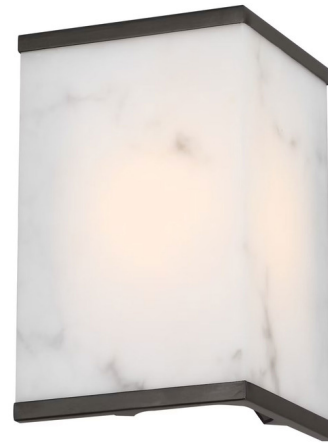

Lightology

lightology.com
866-954-4489
06-30-26

Project: _____

Company: _____

Location: _____ Fixture Type: _____

SPEC #: **VCS1537429**

Approved On: _____ Approved By: _____

Cleor Bath Sconce

By Visual Comfort Studio

Description

The Cleor Bath Sconce by Christiane Lemieux takes its name from Cl d'orthe golden key to refined illumination. Inspired by the pared geometry and quiet glamour of 1930s Parisian interiors, this design transforms the wall plane into an illuminated sculpture. Its rectangular volume of faux alabaster, a sustainable alternative that mirrors the veining of natural stone diffuses a calm, ambient glow. Optional pull chain included.

Shown in aged iron / faux alabaster

Specifications

COLOR Faux Alabaster
BODY FINISH Aged Iron
WATTAGE 14W
DIMMER Low Voltage Electronic
DIMENSIONS 7"W x 8"H x 4.38"D
INTEGRATED LED MODULE 1 x LED/14W/120V LED
COUNTRY OF ORIGIN Philippines