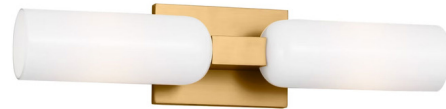

Lightology

lightology.com
866-954-4489
04-25-26

Project: _____

Company: _____

Location: _____ Fixture Type: _____

SPEC #: **VCS1537477**

Approved On: _____ Approved By: _____

Maroux Bathroom Vanity Light By Visual Comfort Studio

Description

The Maroux Bathroom Vanity by Christiane Lemieux reinterprets the collection's architectural clarity for bath environments. Its glass shade offers diffused, flattering illumination, while the dual-finished mount introduces a tactile interplay of warmth and weight. This vanity fixture is ideal for single-sink installations or paired arrangements, where its disciplined geometry and hand-finished metalwork bring quiet sophistication. Inspired by the French interwar masters of minimal ornament and maximal effect, Maroux transforms functional light into a sculptural statement.

Shown in burnished brass / milk

Specifications

COLOR	Milk
BODY FINISH	Burnished Brass
WATTAGE	14W
DIMMER	Standard 120V
DIMENSIONS	21.38"W x 5"H x 4.63"D
BULB NOT INCLUDED	2 x B11/Candelabra (E12)/7W/120V LED
COUNTRY OF ORIGIN	Philippines