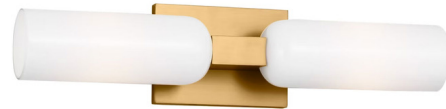

Lightology

lightology.com
866-954-4489
07-07-26

Project: _____
Company: _____
Location: _____ Fixture Type: _____
SPEC #: **VCS1537477**
Approved On: _____ Approved By: _____

Maroux Bathroom Vanity Light By Visual Comfort Studio

Description

The Maroux Bathroom Vanity by Christiane Lemieux reinterprets the collection's architectural clarity for bath environments. Its glass shade offers diffused, flattering illumination, while the dual-finished mount introduces a tactile interplay of warmth and weight. This vanity fixture is ideal for single-sink installations or paired arrangements, where its disciplined geometry and hand-finished metalwork bring quiet sophistication. Inspired by the French interwar masters of minimal ornament and maximal effect, Maroux transforms functional light into a sculptural statement.

Shown in burnished brass / milk

Specifications

COLOR	Milk
BODY FINISH	Burnished Brass
WATTAGE	14W
DIMMER	Standard 120V
DIMENSIONS	21.38"W x 5"H x 4.63"D
BULB NOT INCLUDED	2 x B11/Candelabra (E12)/7W/120V LED
COUNTRY OF ORIGIN	Philippines