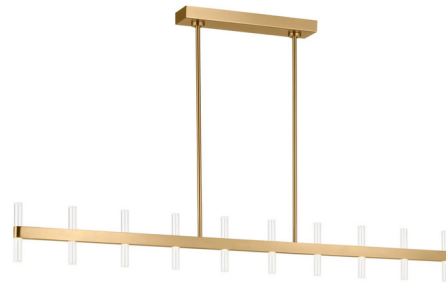

## Silas Linear Chandelier

By Visual Comfort Studio

### Description

Silas Linear Chandelier by Sean Lavin features clean lines and precise detailing that define its minimalist character. Clear acrylic cylindrical diffusers pair with integrated LED light sources to create a crisp, modern effect. Each diffuser sits against a streamlined frame to emphasize balance and proportion without excess. With its elongated form, the linear fixture is ideal for dining rooms, kitchen islands, home offices, and workspaces. The Silas Collection brings refinement to all contemporary interiors, offering lighting that is both sculptural and functional.

### Specifications

COLOR . . . . . Clear  
BODY FINISH . . . . . Burnished Brass  
WATTAGE . . . . . 32W  
DIMMER . . . . . Low Voltage Electronic  
DIMENSIONS . . . . . 56"L x 4"W x 6.2"H  
INTEGRATED LED MODULE . . . . . 10 x LED/3.2W/120V LED  
COUNTRY OF ORIGIN . . . . . Philippines

Shown in burnished brass / clear

CLICK TO VIEW PRODUCT

Notes: