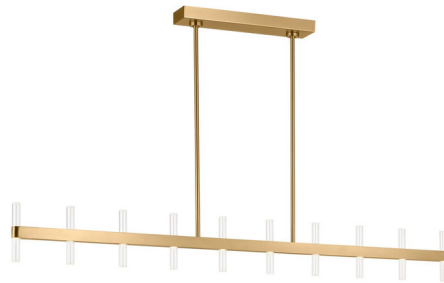

Lightology

lightology.com
866-954-4489
06-10-26

Project: _____

Company: _____

Location: _____ Fixture Type: _____

SPEC #: **VCS1537508**

Approved On: _____ Approved By: _____

Silas Linear Chandelier

By Visual Comfort Studio

Description

Silas Linear Chandelier by Sean Lavin features clean lines and precise detailing that define its minimalist character. Clear acrylic cylindrical diffusers pair with integrated LED light sources to create a crisp, modern effect. Each diffuser sits against a streamlined frame to emphasize balance and proportion without excess. With its elongated form, the linear fixture is ideal for dining rooms, kitchen islands, home offices, and workspaces. The Silas Collection brings refinement to all contemporary interiors, offering lighting that is both sculptural and functional.

Specifications

COLOR Clear
BODY FINISH Burnished Brass
WATTAGE 32W
DIMMER Low Voltage Electronic
DIMENSIONS 56"L x 4"W x 6.2"H
INTEGRATED LED MODULE 10 x LED/3.2W/120V LED
COUNTRY OF ORIGIN Philippines

Technical Information

PRODUCT DIMENSIONS (4) 6" (8) 12" Stem Kit Included
LAMP LIFE 55000 hours
COLOR RENDERING 90 CRI
LAMP COLOR 2700K
LUMENS/WATT 649.38
LUMINOUS FLUX 2078 lumens

Shown in burnished brass / clear