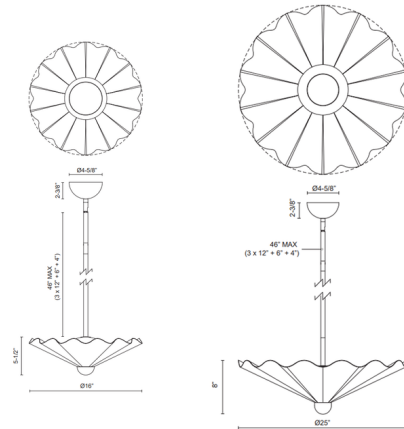

### Specifications

COLOR	Opal
BODY FINISH	Pine Green
WATTAGE	13W
DIMMER	Low Voltage Electronic
DIMENSIONS	16"W x 5.5"H
INTEGRATED LED MODULE	1 x LED/13W/120V LED
COUNTRY OF ORIGIN	China

### Technical Information

PRODUCT DIMENSIONS	Downrods: 3x12", 1x6", 1x4"
LAMP LIFE	50000 hours
COLOR RENDERING	.90 CRI
LAMP COLOR	. CCT Select
LUMENS/WATT	77.69
LUMINOUS FLUX	1010 lumens

Shown in pine green / opal