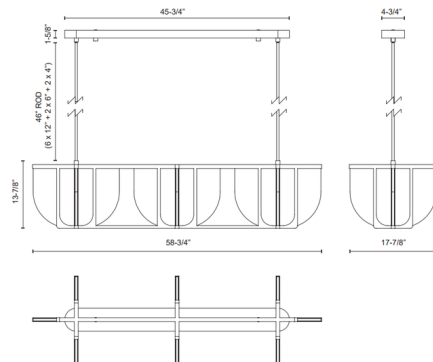

Specifications

COLOR	White Acrylic
BODY FINISH	Urban Bronze
WATTAGE	78W
DIMMER	Low Voltage Electronic
DIMENSIONS	58.75"L x 17.875"W x 13.88"H
INTEGRATED LED MODULE	1 x LED/78W/120V LED
COUNTRY OF ORIGIN	China

Technical Information

PRODUCT DIMENSIONS	Downrods: 6x12", 2x6", 2x4"
LAMP LIFE	50000 hours
COLOR RENDERING	90 CRI
LAMP COLOR	2700K
LUMENS/WATT	80.13
LUMINOUS FLUX	6250 lumens

Shown in urban bronze / white acrylic