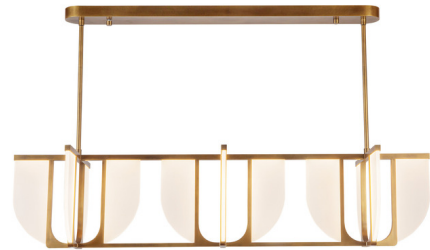

Lightology

lightology.com
866-954-4489
07-07-26

Project: _____

Company: _____

Location: _____ Fixture Type: _____

SPEC #: **ALO1537544**

Approved On: _____ Approved By: _____

Anders Linear Pendant

By Alora

Description

The Anders Linear Pendant blends Art Deco inspiration and sleek modernism in this unique piece. Softly curved acrylic panels form abstracted shades along the length of the fixture. Discretely placed integrated LEDs shine light out through the acrylic to provide an inviting glow.

Shown in vintage brass / white acrylic

Specifications

COLOR	White Acrylic
BODY FINISH	Vintage Brass
WATTAGE	78W
DIMMER	Low Voltage Electronic
DIMENSIONS	58.75"L x 17.875"W x 13.88"H
INTEGRATED LED MODULE	1 x LED/78W/120V LED
COUNTRY OF ORIGIN	China