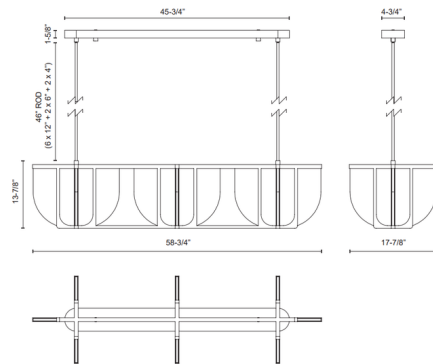

Shown in vintage brass / white acrylic

Specifications

COLOR	White Acrylic
BODY FINISH	Vintage Brass
WATTAGE	78W
DIMMER	Low Voltage Electronic
DIMENSIONS	58.75"L x 17.875"W x 13.88"H
INTEGRATED LED MODULE	1 x LED/78W/120V LED
COUNTRY OF ORIGIN	China