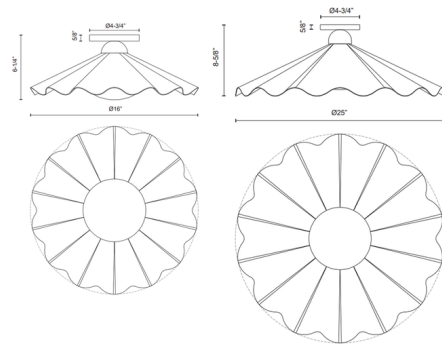

Description

No description available.

Shown in pine green / opal

Specifications

COLOR Opal
BODY FINISH Pine Green
WATTAGE 9W
DIMMER Standard 120V
DIMENSIONS 25"W x 8.63"H
BULB NOT INCLUDED 1 x A19/Medium (E26)/9W/120V LED
COUNTRY OF ORIGIN China