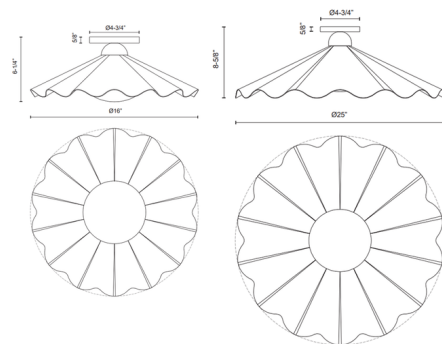

Description

No description available.

Shown in pine green / opal

Specifications

COLOR Opal
BODY FINISH Pine Green
WATTAGE 9W
DIMMER Standard 120V
DIMENSIONS 25"W x 8.63"H
BULB NOT INCLUDED 1 x A19/Medium (E26)/9W/120V LED
COUNTRY OF ORIGIN China