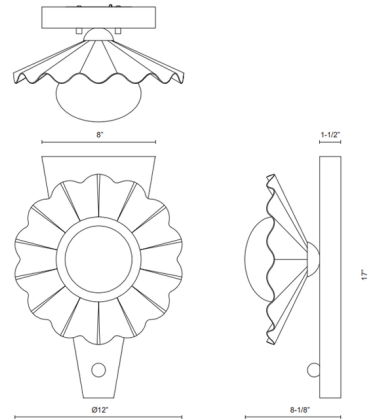

By Alora

Description

Inspired by the extraordinary pearls of the Tridacna clam, the Furrow Table Lamp infuses a delicate silhouette with jewelry like charm. Oblong, opal glass diffusers rest atop ruffled metal shell-like shades, painted in rich hues of burgundy, pine green, and peach. A dimmer dial is located on the wood base.

Shown in burgundy / opal

Specifications

COLOR	Opal
BODY FINISH	Burgundy
WATTAGE	9W
DIMMER	Included
DIMENSIONS	12"W x 17"H x 8.13"D
BULB NOT INCLUDED	1 x B10/Candelabra (E12)/9W/120V LED
COUNTRY OF ORIGIN	China