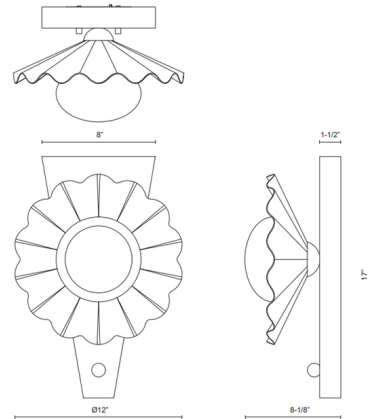

Shown in burgundy / opal

Specifications

COLOR	Opal
BODY FINISH	Burgundy
WATTAGE	9W
DIMMER	Included
DIMENSIONS	12"W x 17"H x 8.13"D
BULB NOT INCLUDED	1 x B10/Candelabra (E12)/9W/120V LED
COUNTRY OF ORIGIN	China