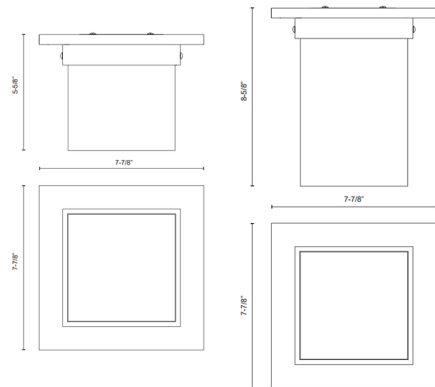

### Specifications

COLOR	Opal
BODY FINISH	Patina Brass
WATTAGE	7W
DIMMER	Standard 120V
DIMENSIONS	7.88\"W x 5.63\"H
BULB NOT INCLUDED	1 x JCD/G9/7W/120V LED
COUNTRY OF ORIGIN	China

CLICK TO VIEW PRODUCT