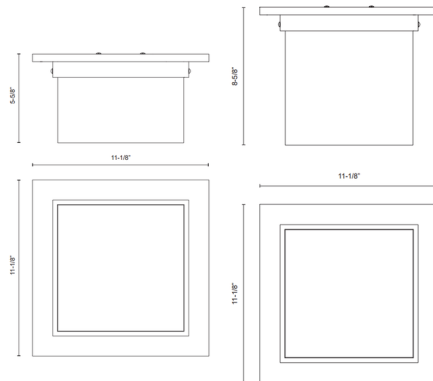

By Alora

Description

Inspired by salt crystals, the Mineral Large Square Ceiling Light celebrates the elemental beauty of repeating geometric shapes. A sculptural square form is framed by patina brass or urban bronze, and made from either natural alabaster stone or uniquely molded mineral glass. When illuminated, the square diffuses light with a soft, textural glow.

Shown in urban bronze / alabaster

Specifications

COLOR	Alabaster
BODY FINISH	Urban Bronze
WATTAGE	9W
DIMMER	Standard 120V
DIMENSIONS	11.13"W x 8.63"H
BULB NOT INCLUDED	1 x A19/Medium (E26)/9W/120V LED
COUNTRY OF ORIGIN	China