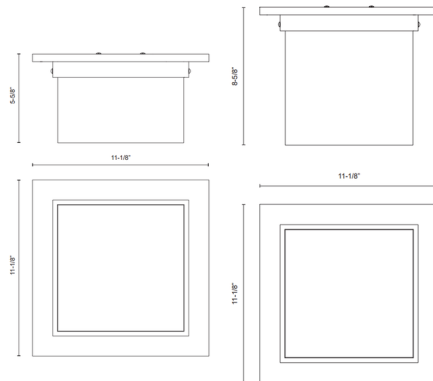

### Specifications

COLOR	Alabaster
BODY FINISH	Urban Bronze
WATTAGE	9W
DIMMER	Standard 120V
DIMENSIONS	11.13"W x 8.63"H
BULB NOT INCLUDED	1 x A19/Medium (E26)/9W/120V LED
COUNTRY OF ORIGIN	China

CLICK TO VIEW PRODUCT