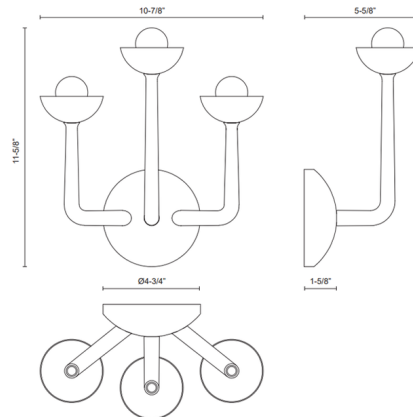

By Alora

Description

The Spade Triple Wall Sconce is packed with timeless vintage charm. In a nod to classic style, simple cup bobeches hold softly frosted globes, each with integrated energy efficient LED modules. This sleek piece is perfect for a hallway or even a powder room.

Specifications

COLOR Frost
BODY FINISH Antique White
WATTAGE 42W
DIMMER Low Voltage Electronic
DIMENSIONS 10.88"W x 11.63"H x 5.63"D
INTEGRATED LED MODULE 3 x LED/14W/120-277V LED
COUNTRY OF ORIGIN China

Technical Information

LAMP LIFE 50000 hours
COLOR RENDERING 90 CRI
LAMP COLOR 2700K
LUMENS/WATT 70.00
LUMINOUS FLUX 980 lumens

Shown in antique white / frost

CLICK TO VIEW PRODUCT

Notes: