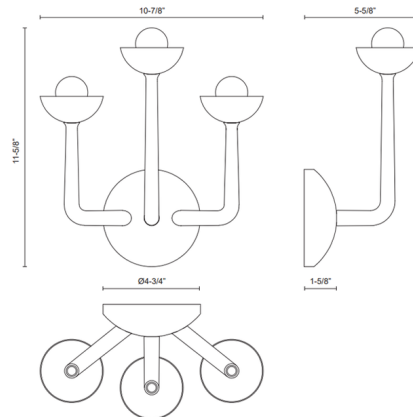

By Alora

Description

The Spade Triple Wall Sconce is packed with timeless vintage charm. In a nod to classic style, simple cup bobeches hold softly frosted globes, each with integrated energy efficient LED modules. This sleek piece is perfect for a hallway or even a powder room.

Specifications

COLOR	Frost
BODY FINISH	Antique White
WATTAGE	42W
DIMMER	Low Voltage Electronic
DIMENSIONS	10.88"W x 11.63"H x 5.63"D
INTEGRATED LED MODULE	3 x LED/14W/120-277V LED
COUNTRY OF ORIGIN	China

Technical Information

LAMP LIFE	50000 hours
COLOR RENDERING	90 CRI
LAMP COLOR	2700K
LUMENS/WATT	70.00
LUMINOUS FLUX	980 lumens

Shown in antique white / frost

CLICK TO VIEW PRODUCT

Notes: