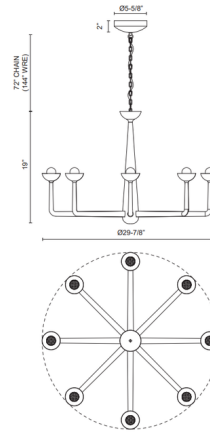

Specifications

COLOR	Frost
BODY FINISH	Antique White
WATTAGE	320W
DIMMER	Low Voltage Electronic
DIMENSIONS	29.88"W x 19"H
INTEGRATED LED MODULE	8 x LED/40W/120-277V LED
COUNTRY OF ORIGIN	China

Technical Information

LAMP LIFE	50000 hours
COLOR RENDERING	90 CRI
LAMP COLOR	2700K
LUMENS/WATT	70.25
LUMINOUS FLUX	2810 lumens

Shown in antique white / frost

CLICK TO VIEW PRODUCT

Notes: