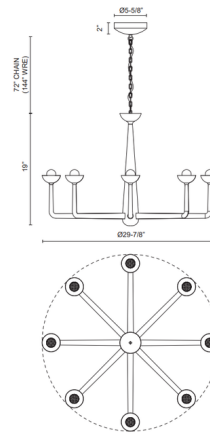

Specifications

COLOR	Frost
BODY FINISH	Urban Bronze
WATTAGE	320W
DIMMER	Low Voltage Electronic
DIMENSIONS	29.88"W x 19"H
INTEGRATED LED MODULE	8 x LED/40W/120-277V LED
COUNTRY OF ORIGIN	China

Technical Information

PRODUCT DIMENSIONS	Chain: 72"
LAMP LIFE	50000 hours
COLOR RENDERING	90 CRI
LAMP COLOR	2700K
LUMENS/WATT	70.25
LUMINOUS FLUX	2810 lumens

Shown in urban bronze / frost

CLICK TO VIEW PRODUCT

Notes: