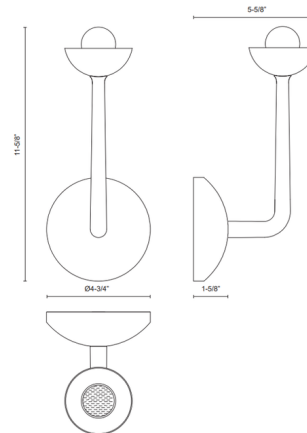

By Alora

Description

The Spade Wall Sconce is packed with timeless vintage charm. In a nod to classic style, a simple cup bobèche holds a softly frosted globe, with an integrated energy efficient LED module. This sleek piece is perfect for a hallway or even a powder room.

Specifications

COLOR Frost
BODY FINISH Vintage Brass
WATTAGE 6W
DIMMER Low Voltage Electronic
DIMENSIONS 4.75"W x 11.63"H x 5.63"D
INTEGRATED LED MODULE 1 x LED/6W/120-277V LED
COUNTRY OF ORIGIN China

Technical Information

LAMP LIFE 50000 hours
COLOR RENDERING 90 CRI
LAMP COLOR 2700K
LUMENS/WATT 75.00
LUMINOUS FLUX 450 lumens

Shown in vintage brass / frost

CLICK TO VIEW PRODUCT

Notes: