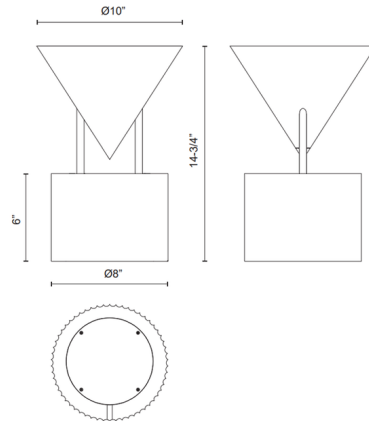

### Description

The Versus Table Lamp is a study in contrasting shapes, designed to be a dramatic interplay of form, shadow, and scale. A strong metal cone in a range of luxe finishes rises above a faux soapstone column. The cone is lit from within. On/off switch on the cord.

### Specifications

COLOR	Patina Brass
BODY FINISH	Urban Bronze
WATTAGE	9W
DIMMER	N/A
DIMENSIONS	10"W x 14.75"H
BULB NOT INCLUDED	1 x A19/Medium (E26)/9W/120V LED
COUNTRY OF ORIGIN	China

CLICK TO VIEW PRODUCT