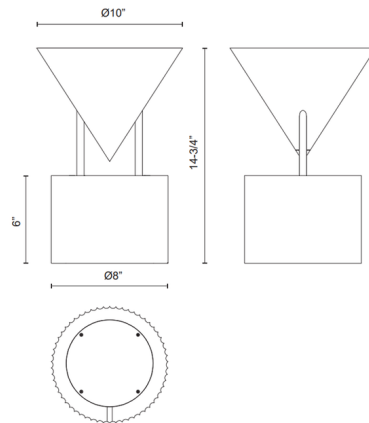

By Alora

Description

The Versus Table Lamp is a study in contrasting shapes, designed to be a dramatic interplay of form, shadow, and scale. A strong metal cone in a range of luxe finishes rises above a faux soapstone column. The cone is lit from within. On/off switch on the cord.

Shown in urban bronze / patina brass

Specifications

COLOR	Patina Brass
BODY FINISH	Urban Bronze
WATTAGE	9W
DIMMER	N/A
DIMENSIONS	10"W x 14.75"H
BULB NOT INCLUDED	1 x A19/Medium (E26)/9W/120V LED
COUNTRY OF ORIGIN	China