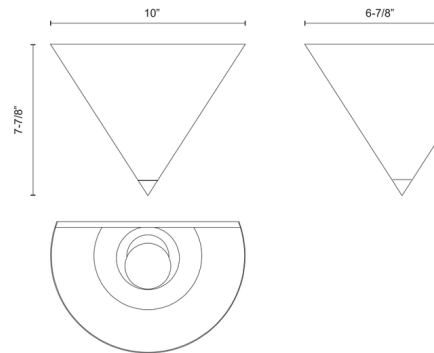

### Description

The Versus Wall Light is a study in contrasting shapes, designed to be a dramatic interplay of form, shadow, and scale. A strong metal cone in a range of luxe finishes rises above a faux soapstone column. The cone is lit from within.

### Specifications

COLOR	N/A
BODY FINISH	Patina Brass
WATTAGE	9W
DIMMER	Standard 120V
DIMENSIONS	10"W x 7.88"H x 6.88"D
BULB NOT INCLUDED	1 x A19/Medium (E26)/9W/120V LED
COUNTRY OF ORIGIN	China

CLICK TO VIEW PRODUCT