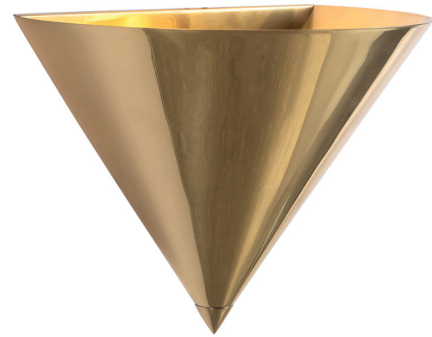

## Versus Wall Light

By Alora

### Description

The Versus Wall Light is a study in contrasting shapes, designed to be a dramatic interplay of form, shadow, and scale. A strong metal cone in a range of luxe finishes rises above a faux soapstone column. The cone is lit from within.

Shown in patina brass

### Specifications

COLOR	N/A
BODY FINISH	Patina Brass
WATTAGE	9W
DIMMER	Standard 120V
DIMENSIONS	10"W x 7.88"H x 6.88"D
BULB NOT INCLUDED	1 x A19/Medium (E26)/9W/120V LED
COUNTRY OF ORIGIN	China

CLICK TO VIEW PRODUCT