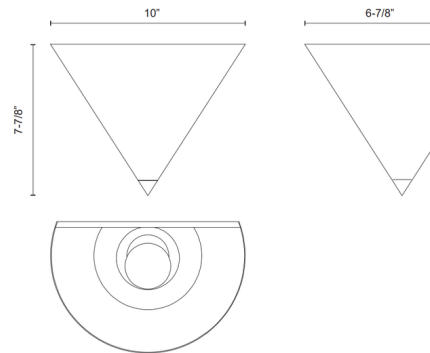

### Description

The Versus Wall Light is a study in contrasting shapes, designed to be a dramatic interplay of form, shadow, and scale. A strong metal cone in a range of luxe finishes rises above a faux soapstone column. The cone is lit from within.

### Specifications

COLOR	N/A
BODY FINISH	Urban Bronze
WATTAGE	9W
DIMMER	Standard 120V
DIMENSIONS	10"W x 7.88"H x 6.88"D
BULB NOT INCLUDED	1 x A19/Medium (E26)/9W/120V LED
COUNTRY OF ORIGIN	China

CLICK TO VIEW PRODUCT