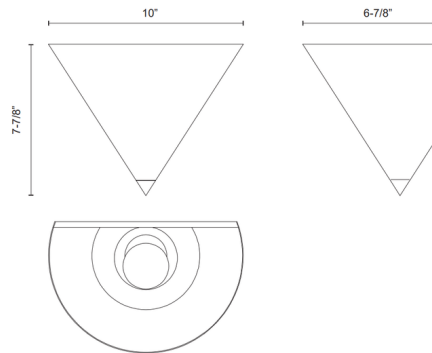

Description

The Versus Wall Light is a study in contrasting shapes, designed to be a dramatic interplay of form, shadow, and scale. A strong metal cone in a range of luxe finishes rises above a faux soapstone column. The cone is lit from within.

Shown in urban bronze

Specifications

COLOR	N/A
BODY FINISH	Urban Bronze
WATTAGE	9W
DIMMER	Standard 120V
DIMENSIONS	10"W x 7.88"H x 6.88"D
BULB NOT INCLUDED	1 x A19/Medium (E26)/9W/120V LED
COUNTRY OF ORIGIN	China