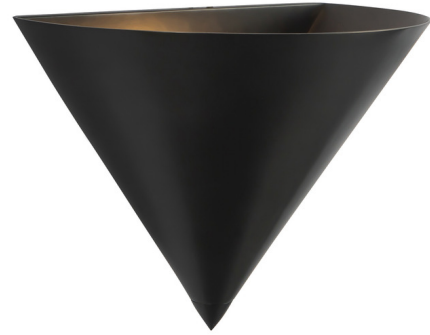

# Lightology

lightology.com  
866-954-4489  
05-29-26

Project: \_\_\_\_\_

Company: \_\_\_\_\_

Location: \_\_\_\_\_ Fixture Type: \_\_\_\_\_

SPEC #: **ALO1537593**

Approved On: \_\_\_\_\_ Approved By: \_\_\_\_\_

## Versus Wall Light By Alora

### Description

The Versus Wall Light is a study in contrasting shapes, designed to be a dramatic interplay of form, shadow, and scale. A strong metal cone in a range of luxe finishes rises above a faux soapstone column. The cone is lit from within.

### Specifications

COLOR	N/A
BODY FINISH	Urban Bronze
WATTAGE	9W
DIMMER	Standard 120V
DIMENSIONS	10"W x 7.88"H x 6.88"D
BULB NOT INCLUDED	1 x A19/Medium (E26)/9W/120V LED
COUNTRY OF ORIGIN	China

CLICK TO VIEW PRODUCT