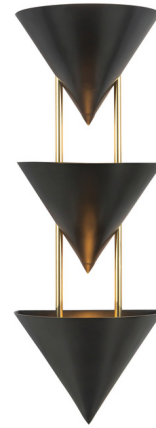

Lightology

lightology.com
866-954-4489
04-08-26

Project: _____

Company: _____

Location: _____ Fixture Type: _____

SPEC #: **ALO1537596**

Approved On: _____ Approved By: _____

Versus Triple Wall Light

By Alora

Description

The Versus Triple Wall Light is a study in contrasting shapes, designed to be a dramatic interplay of form, shadow, and scale. Strong metal cones in a range of luxe finishes rise above a faux soapstone column. Each cone is lit from within to form layers of up lighting.

Shown in urban bronze / patina brass

Specifications

COLOR Patina Brass
BODY FINISH Urban Bronze
WATTAGE 27W
DIMMER Standard 120V
DIMENSIONS 10"W x 28.13"H x 6.88"D
BULB NOT INCLUDED 3 x A19/Medium (E26)/9W/120V LED
COUNTRY OF ORIGIN China