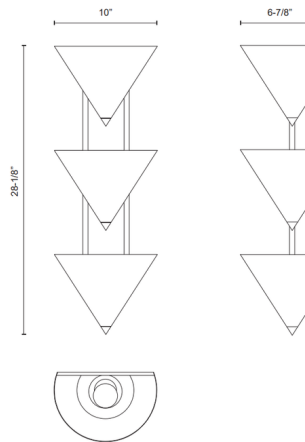

### Description

The Versus Triple Wall Light is a study in contrasting shapes, designed to be a dramatic interplay of form, shadow, and scale. Strong metal cones in a range of luxe finishes rise above a faux soapstone column. Each cone is lit from within to form layers of up lighting.

### Specifications

COLOR . . . . . Patina Brass  
BODY FINISH . . . . . Urban Bronze  
WATTAGE . . . . . 27W  
DIMMER . . . . . Standard 120V  
DIMENSIONS . . . . . 10"W x 28.13"H x 6.88"D  
BULB NOT INCLUDED . . . . . 3 x A19/Medium (E26)/9W/120V LED  
COUNTRY OF ORIGIN . . . . . China