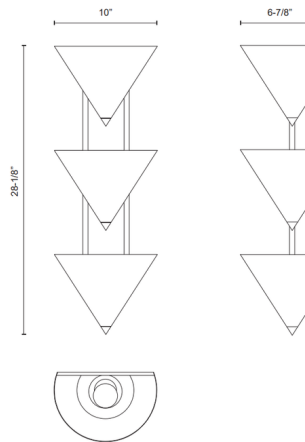

By Alora

Description

The Versus Triple Wall Light is a study in contrasting shapes, designed to be a dramatic interplay of form, shadow, and scale. Strong metal cones in a range of luxe finishes rise above a faux soapstone column. Each cone is lit from within to form layers of up lighting.

Shown in urban bronze / patina brass

Specifications

COLOR Patina Brass
BODY FINISH Urban Bronze
WATTAGE 27W
DIMMER Standard 120V
DIMENSIONS 10"W x 28.13"H x 6.88"D
BULB NOT INCLUDED 3 x A19/Medium (E26)/9W/120V LED
COUNTRY OF ORIGIN China