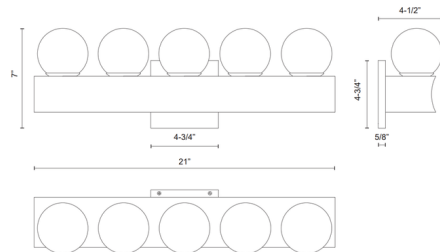

Shown in vintage brass / opal

Specifications

COLOR	Opal
BODY FINISH	Vintage Brass
WATTAGE	125W
DIMMER	Low Voltage Electronic
DIMENSIONS	21"W x 7"H x 4.5"D
INTEGRATED LED MODULE	5 x LED/25W/120-277V LED
COUNTRY OF ORIGIN	China