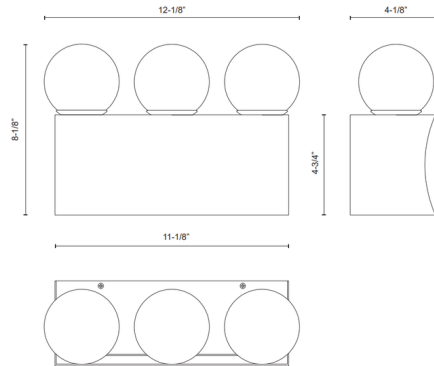

### Specifications

COLOR	Opal
BODY FINISH	Vintage Brass
WATTAGE	45W
DIMMER	Low Voltage Electronic
DIMENSIONS	12.13"W x 8.13"H x 4.13"D
INTEGRATED LED MODULE	3 x LED/15W/120-277V LED
COUNTRY OF ORIGIN	China