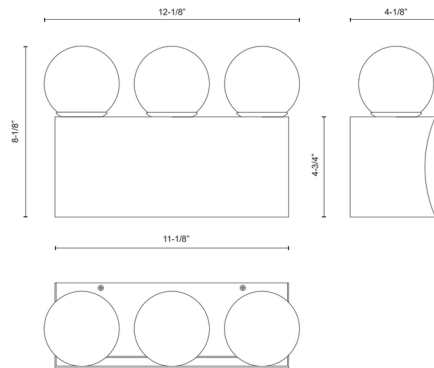

Shown in urban bronze / opal

CLICK TO VIEW PRODUCT

Notes: